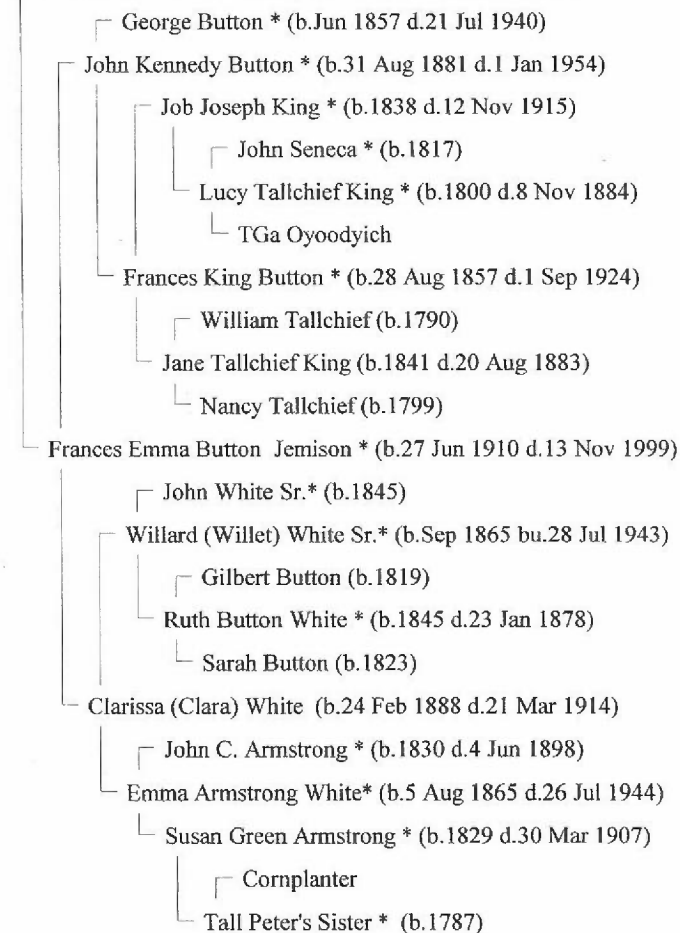

Ancestors of Marilyn Anne Jemison Anderson *

03 Aug 2016

Page 1

Marilyn Anne Jemison Anderson * (b.21 Jul 1946)

FRANCES EMMA BUTTON JEMISON

Family Group Record- 1

Husband Carlton Allan Jemison		
Born	30 Jun 1908	Place Cattaraugus Reservation
Chris'd		Place
Died	13 May 1972	Place Eden, NY
Buried	16 May 1972	Place United Missions Cemetery
Married		Place
Husband's father	Harry Spencer Jemison	
Husband's mother	Victoria Jimerson	
MRIN: 7		
Wife Frances Emma Button Jemison *		
Born	27 Jun 1910	Place Cattaraugus Reservation
Chris'd		Place
Died	13 Nov 1999	Place Gowanda, NY
Buried	17 Nov 1999	Place United Missions Cemetery
Wife's father	John Kennedy Button *	
Wife's mother	Clarissa (Clara) White	
MRIN: 3		
Children List each child in order of birth.		
1	M	Allan Sylvian Jemison
	Born	1 Mar 1928 Place Cattaraugus Reservation
	Chris'd	Place
	Died	19 Apr 2008 Place Buffalo, NY
	Buried	Place Angola Nation Cemetery
	Spouse	Alicia Eels
	Married	Place
MRIN: 14		
2	F	Clara Mae Jemison
	Born	19 Sep 1929 Place Cattaraugus Reservation
	Chris'd	Place
	Died	8 Nov 1929 Place Home
	Buried	Place United Missions Cemetery
	Spouse	
	Married	Place
3	F	Harriet Jane Jemison
	Born	9 Aug 1931 Place Cattaraugus Reservation
	Chris'd	Place
	Died	18 Dec 1933 Place Home
	Buried	Place United Missions Cemetery
	Spouse	
	Married	Place
4	M	Daniel Karl Jemison
	Born	18 Mar 1934 Place Angola, NY
	Chris'd	Place
	Died	Place
	Buried	Place
	Spouse	Alice Jean Parker
	Married	Place
MRIN: 16		
5	F	Marilyn Anne Jemison Anderson *
	Born	21 Jul 1946 Place Gowanda, NY
	Chris'd	Place
	Died	Place
	Buried	Place
	Spouse	James Leroy Anderson
	Married	1 May 1972 (div) Place Angola, NY
MRIN: 2		